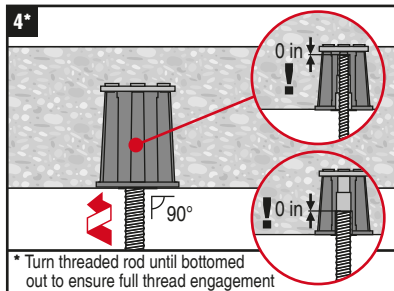

7 613024 127382

2194797-01,2019

\* Turn threaded rod until bottomed out to ensure full thread engagement

Maximum pipe size allowed for the 5/8 Rod Size is 8 NPS