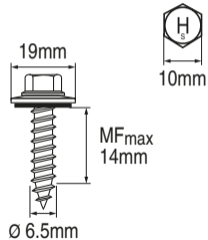

S-MP 63S 6.5x25

#285218

Rostfrei / Inox / Stainless

2081925-07.2023